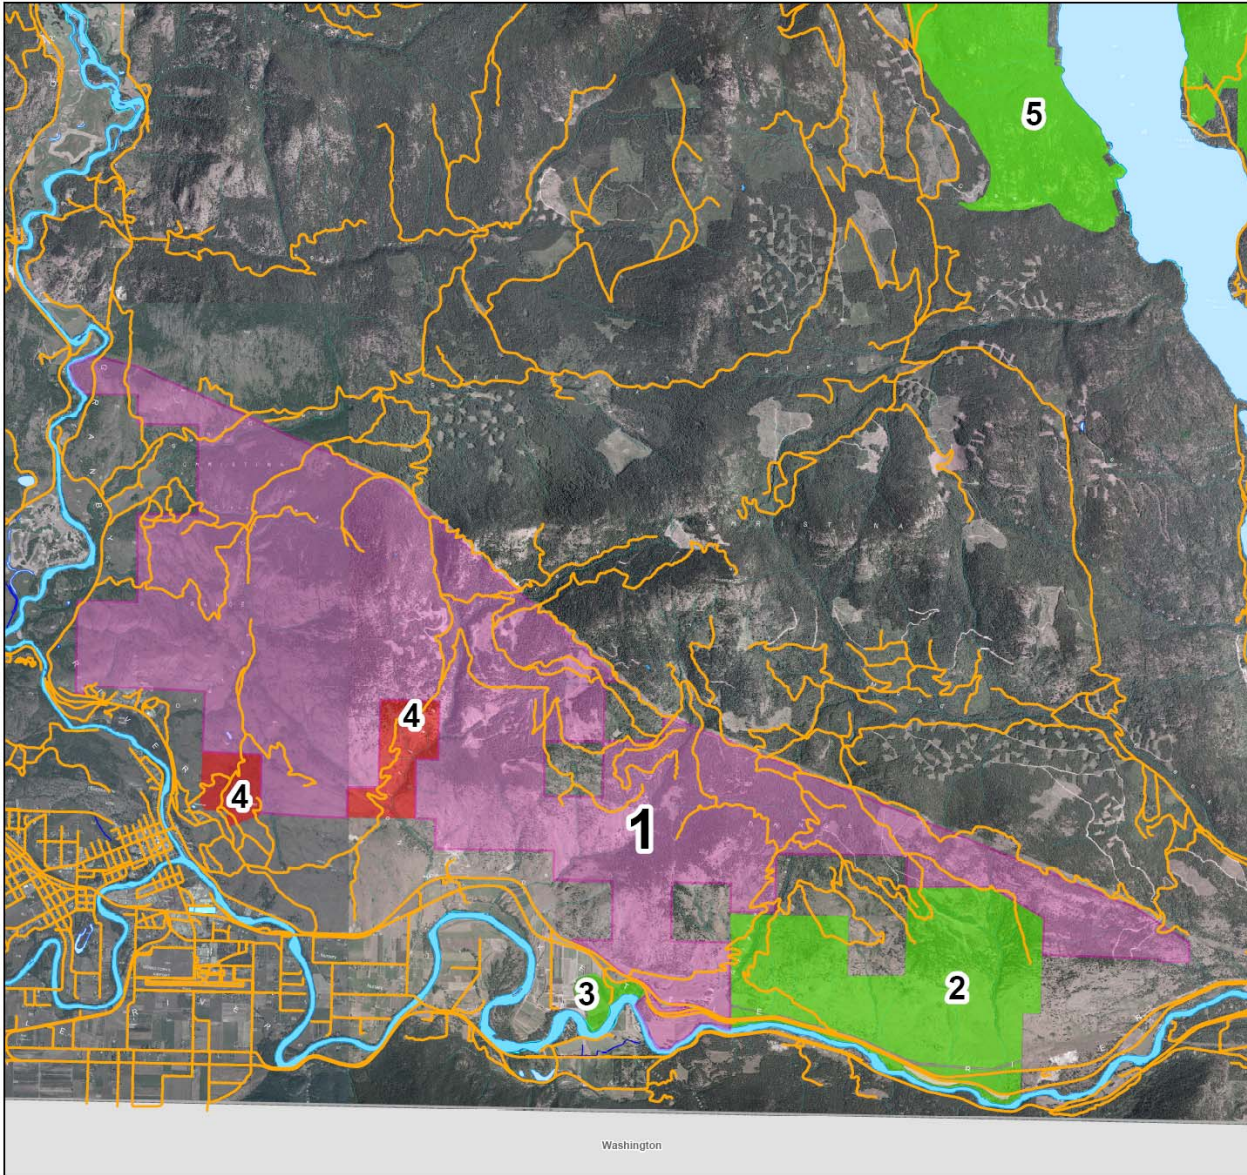

Proposed Gilpin-Morrissey WMA: Overview

0 0.5 1 2 3 Kilometres

- 1 Proposed Gilpin-Morrissey WMA
- 2 Gilpin Grasslands Provincial Park
- 3 Boothman's Oxbow Provincial Park
- 4 Nature Trust Lands
- 5 Gladstone Provincial Park

- Streams
- Roads
- Lakes

Ministry of Environment

Map created by: Keith J. Baric
Regional Planner
Okanagan Region
NAD 83 BC Albers Projection