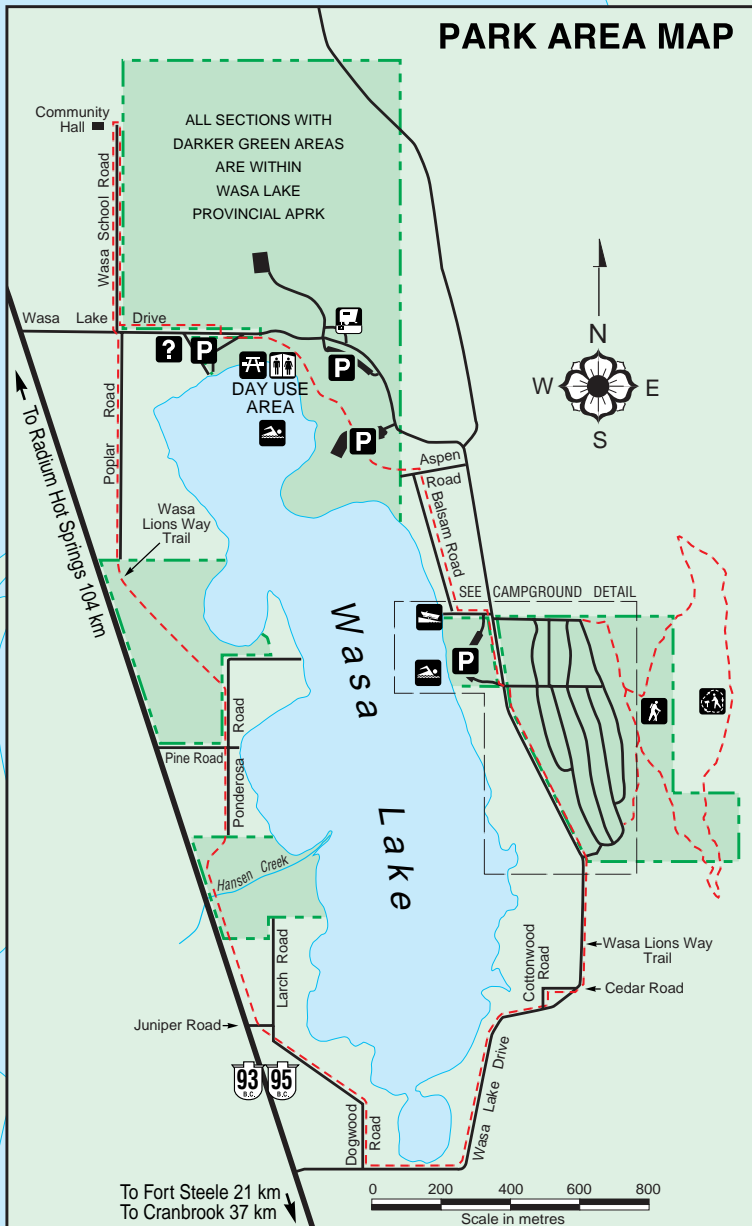

Wasa Lake

PROVINCIAL PARK

Wasa
Lake

PARK AREA MAP

CAMPGROUND DETAIL MAP