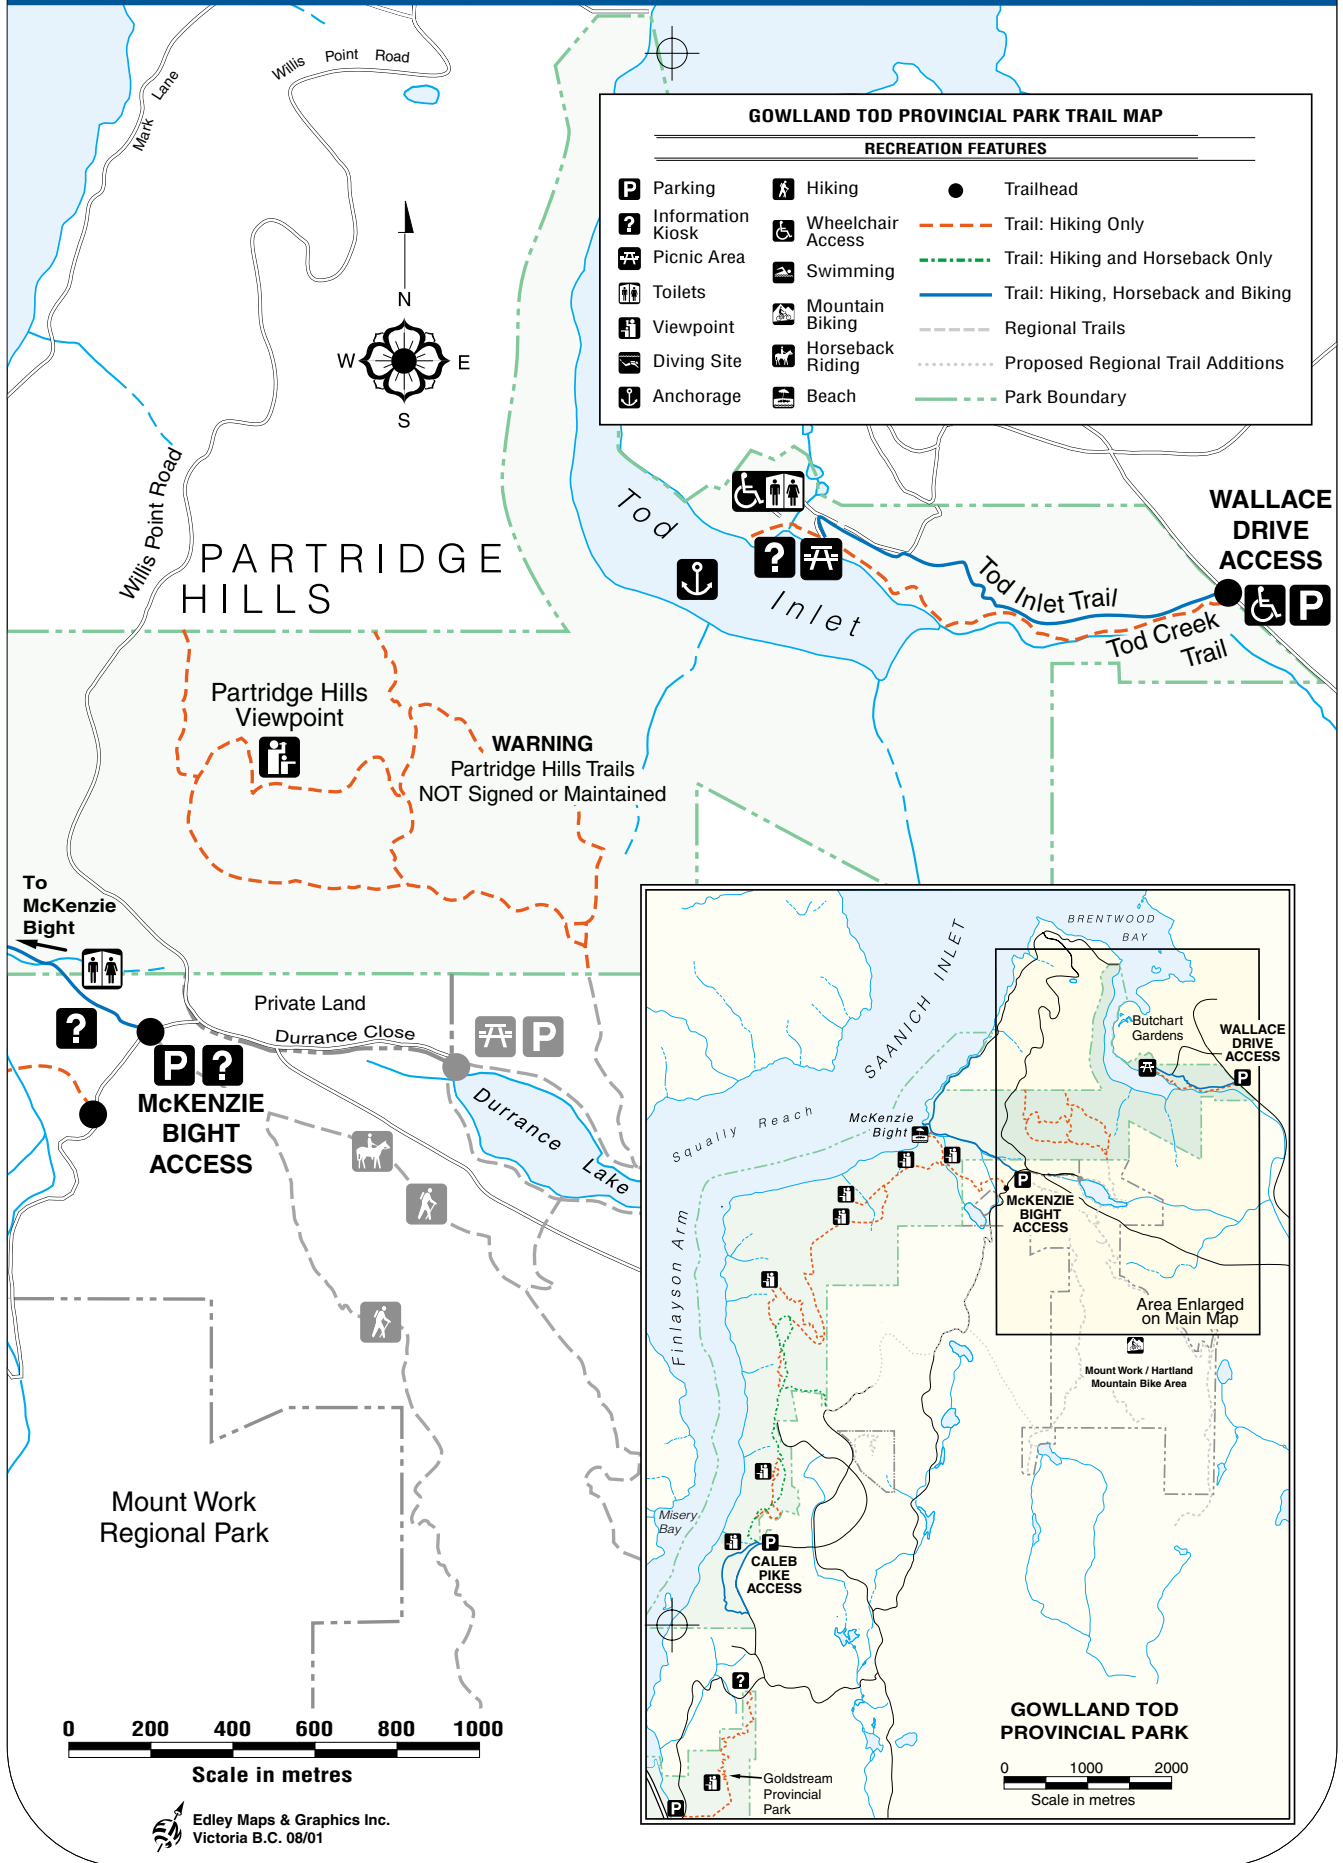

# Gowlland Tod Provincial Park

GOWLLAND TOD PROVINCIAL PARK TRAIL MAP		
RECREATION FEATURES		
Parking	Hiking	Trailhead
Information Kiosk	Wheelchair Access	Trail: Hiking Only
Picnic Area	Swimming	Trail: Hiking and Horseback Only
Toilets	Mountain Biking	Trail: Hiking, Horseback and Biking
Viewpoint	Horseback Riding	Regional Trails
Diving Site	Beach	Proposed Regional Trail Additions
Anchorage		Park Boundary